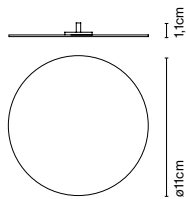

Materials
 Body: Metal
 Diffuser: Brilliant white blown glass globe with layered paint

Dimmable: Yes
 Integrated dimmer: Yes
 Dimming protocols: Progressive dimmer from 0 to 100

Product type: Table
 Light source: LED SMD 700mA 8,6W 2700K CRI90 765lm
 Luminaire: 85 - 264 VAC 11,56W
 Weight: Net 1,4 kg – Gross 2,5 kg
 Package: 17 x 35 x 17 cm – 1,4 kg Vol – 0,009 m³
 25 x 25 x 31 cm – 1,1 kg Vol – 0,02 m³
 LED included

Materials
 Body: Metal
 Diffuser: Brilliant white blown glass globe with layered paint

Dimmable: Yes
 Integrated dimmer: Yes
 Dimming protocols: Progressive dimmer from 0 to 100

Product type: Table
 Light source: LED SMD 700mA 8,6W 2700K CRI90 765lm
 Luminaire: 85 - 264 VAC 11,56W 312lm
 Weight: Net 3,3 kg – Gross 5,3 kg
 Package: 34 x 26 x 26 cm – 2,9 kg Vol – 0,022 m³
 41 x 41 x 41 cm – 2,4 kg Vol – 0,068 m³
 LED included

Materials
 Body: Metal
 Diffuser: Brilliant white blown glass globe with layered paint

Dimmable: Yes
 Integrated dimmer: Yes
 Dimmer type: 3 positions dimmer

Product type: Table
 Light source: LED SMD 1A 3,5W 2700K CRI90 216lm
 Luminaire: in 5 Vdc 1,5A 123lm
 Weight: Net 1,2 kg – Gross 1,5 kg
 Package: 18 x 18 x 35 cm – 1,5 kg Vol – 0,011 m³
 Charging cable included (USB to USB-C). Power adapter not included.
 LED included

Materials
 Structure: Metal counterweight

Product type: Accessory
 Weight: Net 0,5 kg – Gross 0,6 kg
 Package: 16 x 14 x 9 cm - 0,6 kg – VOL - 0,002 m³

Magnet accessory

| Code | Finish |
|----------|--------|
| A680-008 | ● Inox |