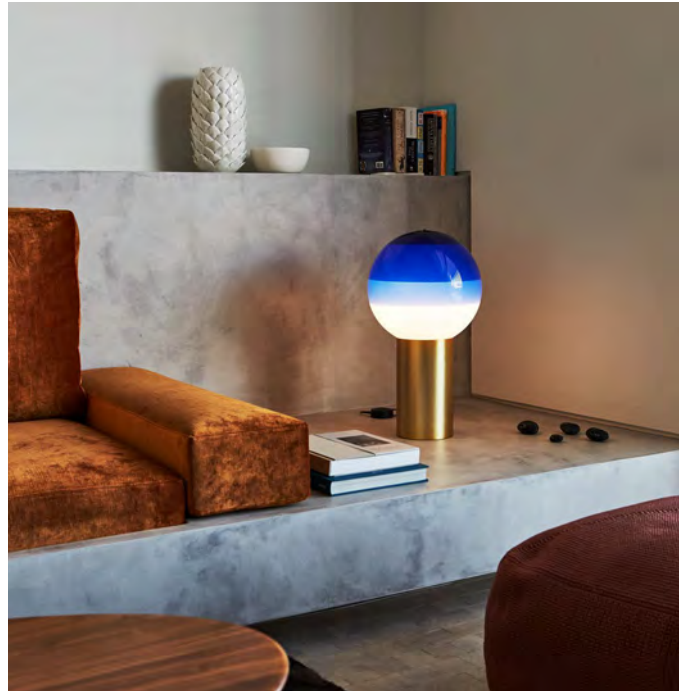

Dipping Light, Jordi Canudas

Beyond its function as a lamp, the Dipping Light seeks to excite. When it's turned on, its different shades of paint sift the light, creating a magical ambient effect. When it's off, its colored glass sphere is an object charged with beauty, and eye-

catching design piece for a shelf, bedside, or table. The various layers of paint draw concentric circles and capture the light, moderating its intensity. The paint becomes the shade, colouring and texturing the light.