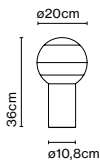

Materials Dimmable: No
Body: Metal
Diffuser: Brilliant white blown glass globe with layered paint

Product type: Table
Light source: LED SMD 700mA 2,2W 2700K CRI90 216lm
Luminaire: 90 - 264 VAC 3,72W 123lm
Weight: Net 1,2 kg - Gross 1,8 kg
Package: 35 x 35 x 18 cm - 1,8 kg Vol - 0,011 m³

Cable length: 2 m
Wire installation: Plug-in
Color cord: Black
Switch location: In-line

Dipping Light S

| Code | Finish |
|----------|-----------------------|
| A691-066 | White - Brushed Brass |
| A691-067 | White - Graphite |
| A691-068 | Blue - Brushed Brass |
| A691-069 | Blue - Graphite |
| A691-070 | Green - Brushed Brass |
| A691-071 | Green - Graphite |
| A691-072 | Amber - Brushed Brass |
| A691-073 | Amber - Graphite |
| A691-074 | Pink - Brushed Brass |
| A691-075 | Pink - Graphite |

Materials
 Body: Metal
 Diffuser: Brilliant white blown glass globe with layered paint

Dimmable: Yes
 Integrated dimmer: Yes
 Dimming protocols: Progressive dimmer from 0 to 100

Product type: Table
 Light source: LED SMD 700mA 8,6W 2700K CRI90 765lm
 Luminaire: 85 - 264 VAC 11,56W
 Weight: Net 1,4 kg – Gross 2,5 kg
 Package: 17 x 35 x 17 cm – 1,4 kg Vol – 0,009 m³
 25 x 25 x 31 cm – 1,1 kg Vol – 0,02 m³
 LED included

Materials
 Body: Metal
 Diffuser: Brilliant white blown glass globe with layered paint

Dimmable: Yes
 Integrated dimmer: Yes
 Dimming protocols: Progressive dimmer from 0 to 100

Product type: Table
 Light source: LED SMD 700mA 8,6W 2700K CRI90 765lm
 Luminaire: 85 - 264 VAC 11,56W 312lm
 Weight: Net 3,3 kg – Gross 5,3 kg
 Package: 34 x 26 x 26 cm – 2,9 kg Vol – 0,022 m³
 41 x 41 x 41 cm – 2,4 kg Vol – 0,068 m³
 LED included