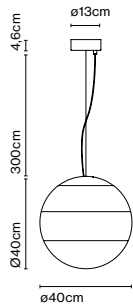

Materials
 Diffuser: Brilliant white blown glass globe with layered paint
 Cover: Polycarbonate
 Canopy: Metal

Dimmable: Yes
 Integrated dimmer: No
 Dimming protocols: Phase cut (Triac)
 Casambi
 DALI

Product type: Pendant
 Light source: LED SMD 700mA 8,2W 2700K CRI90 913lm
 Luminaire: 220 - 240 VAC TRIAC 10,87W 379lm
 Weight: Net 2,4 kg – Gross 3,6 kg
 Package: 41 x 40 x 41 cm – 3,6 kg Vol – 0,07 m³
 LED included

Dimmable: Yes
 Integrated dimmer: No
 Dimming protocols: It depends on the purchased power supply.
 Phase cut (Triac), DALI, Casambi

Product type: Pendant
 Light source: LED SMD 24Vdc 11,5W 2700K CRI90 1024lm
 Luminaire: (Power supply not included) 379lm
 Weight: Net 2 kg – Gross 3,3 kg
 Package: 41 x 40 x 41 cm – 3,3 kg Vol – 0,07 m³
 Product notes: Use with Cluster page 49.
 1 pc. hook accessory included
 LED included

Materials
Diffuser: Brilliant white blown glass globe with layered paint
Cover: Polycarbonate
Canopy: Metal

Dimmable: Yes
Integrated dimmer: No
Dimming protocols: Phase cut (Triac)

Product type: Pendant
Light source: LED COB 700mA 23,7W 2700K CRI90 3280lm
Luminaire: 220 - 240 VAC TRIAC 28,4W
Weight: Net 4,2 kg – Gross 6,5 kg
Package: 55 x 55 x 57 cm – 6,5 kg Vol – 0,17 m³
LED included