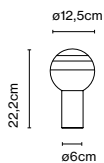

Materials Dimmable: No
Body: Metal
Diffuser: Brilliant white blown glass globe with layered paint

Product type: Table
Light source: LED SMD 700mA 2,2W 2700K CRI90 216lm
Luminaire: 90 - 264 VAC 3,72W 123lm
Weight: Net 1,2 kg - Gross 1,8 kg
Package: 35 x 35 x 18 cm - 1,8 kg Vol - 0,011 m³

Materials
 Body: Metal
 Diffuser: Brilliant white blown glass globe with layered paint

Dimmable: Yes
 Integrated dimmer: Yes
 Dimming protocols: Progressive dimmer from 0 to 100

Product type: Table
 Light source: LED SMD 700mA 8,6W 2700K CRI90 765lm
 Luminaire: 85 - 264 VAC 11,56W
 Weight: Net 1,4 kg – Gross 2,5 kg
 Package: 17 x 35 x 17 cm – 1,4 kg Vol – 0,009 m³
 25 x 25 x 31 cm – 1,1 kg Vol – 0,02 m³
 LED included

Materials
 Body: Metal
 Diffuser: Brilliant white blown glass globe with layered paint

Dimmable: Yes
 Integrated dimmer: Yes
 Dimming protocols: Progressive dimmer from 0 to 100

Product type: Table
 Light source: LED SMD 700mA 8,6W 2700K CRI90 765lm
 Luminaire: 85 - 264 VAC 11,56W 312lm
 Weight: Net 3,3 kg – Gross 5,3 kg
 Package: 34 x 26 x 26 cm – 2,9 kg Vol – 0,022 m³
 41 x 41 x 41 cm – 2,4 kg Vol – 0,068 m³
 LED included