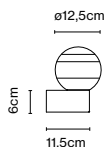

Dipping Light A1-13

Code	Finish
A691-200	White - Brushed Brass
A691-202	Blue - Brushed Brass
A691-204	Green - Brushed Brass
A691-206	Amber - Brushed Brass
A691-208	Pink - Brushed Brass

Materials
Body: Metal
Diffuser: Brilliant white blown glass globe with layered paint

Dimmable: Yes
Integrated dimmer: No
Dimming protocols: Phase cut (Triac)

Product type: Wall
Light source: LED COB 500mA 5,68W 2700K CRI90 645lm
Luminaire: 220 - 240 VAC TRIAC 9,3W
Weight: Net 0,9 kg – Gross 1,5 kg
Package: 18 x 18 x 28 cm – 1,5 kg Vol – 0,001 m³
LED included

Dimmable

CE

ERC

UK
CA

Wire installation: Hardwired