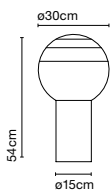

Materials Dimmable: No
Body: Metal
Diffuser: Brilliant white blown glass globe with layered paint

Product type: Table
Light source: LED SMD 700mA 2,2W 2700K CRI90 216lm
Luminaire: 90 - 264 VAC 3,72W 123lm
Weight: Net 1,2 kg - Gross 1,8 kg
Package: 35 x 35 x 18 cm - 1,8 kg Vol - 0,011 m³

Materials
 Body: Metal
 Diffuser: Brilliant white blown glass globe with layered paint

Dimmable: Yes
 Integrated dimmer: Yes
 Dimming protocols: Progressive dimmer from 0 to 100

Product type: Table
 Light source: LED SMD 700mA 8,6W 2700K CRI90 765lm
 Luminaire: 85 - 264 VAC 11,56W
 Weight: Net 1,4 kg – Gross 2,5 kg
 Package: 17 x 35 x 17 cm – 1,4 kg Vol – 0,009 m³
 25 x 25 x 31 cm – 1,1 kg Vol – 0,02 m³
 LED included

Materials
 Body: Metal
 Diffuser: Brilliant white blown glass globe with layered paint

Dimmable: Yes
 Integrated dimmer: Yes
 Dimming protocols: Progressive dimmer from 0 to 100

Product type: Table
 Light source: LED SMD 700mA 8,6W 2700K CRI90 765lm
 Luminaire: 85 - 264 VAC 11,56W 312lm
 Weight: Net 3,3 kg – Gross 5,3 kg
 Package: 34 x 26 x 26 cm – 2,9 kg Vol – 0,022 m³
 41 x 41 x 41 cm – 2,4 kg Vol – 0,068 m³
 LED included

Materials
 Structure: Metal counterweight

Product type: Accessory
 Weight: Net 0,5 kg – Gross 0,6 kg
 Package: 16 x 14 x 9 cm - 0,6 kg – VOL - 0,002 m³

Magnet accessory

| Code | Finish |
|----------|--------|
| A680-008 | ● Inox |