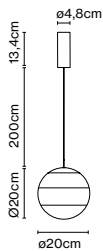

Dipping Light 20

Code	Finish
A691-260	White
A691-261	Blue
A691-262	Green
A691-263	Amber
A691-264	Pink

Materials
Diffuser: Brilliant white blown glass globe with layered paint
Cover: Polycarbonate
Canopy: Metal

Dimmable: Yes
Integrated dimmer: No
Dimming protocols: Phase cut (Triac)
Casambi
DALI

Product type: Pendant
Light source: LED SMD 350mA 4,05W 2700K CRI90 463lm
Luminaire: 220 - 240 VAC TRIAC 5,72W 231lm
Weight: Net 1,3 kg – Gross 1,9 kg
Package: 33 x 26 x 26 cm – 1,9 kg Vol – 0,02 m³
LED included