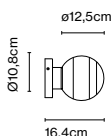

Dipping Light A2-13

Code	Finish
A691-220	White - Brushed Brass
A691-221	White - Graphite
A691-222	Blue - Brushed Brass
A691-223	Blue - Graphite
A691-224	Green - Brushed Brass
A691-225	Green - Graphite
A691-226	Amber - Brushed Brass
A691-227	Amber - Graphite
A691-228	Pink - Brushed Brass
A691-229	Pink - Graphite

Materials
Body: Metal
Diffuser: Brilliant white blown glass globe with layered paint

Dimmable: Yes
Integrated dimmer: No
Dimming protocols: Phase cut (Triac)

Product type: Wall, Ceiling
Light source: LED SMD 500mA 8,6W 2700K CRI90 765lm
Luminaire: 220 - 240 VAC TRIAC 7,96W
Weight: Net 0,7 kg – Gross 1,4 kg
Package: 18 x 18 x 35 cm – 1,4 kg Vol – 0,001 m³
LED included

Dimmable

CE

ERC

UK
CA

Wire installation: Hardwired