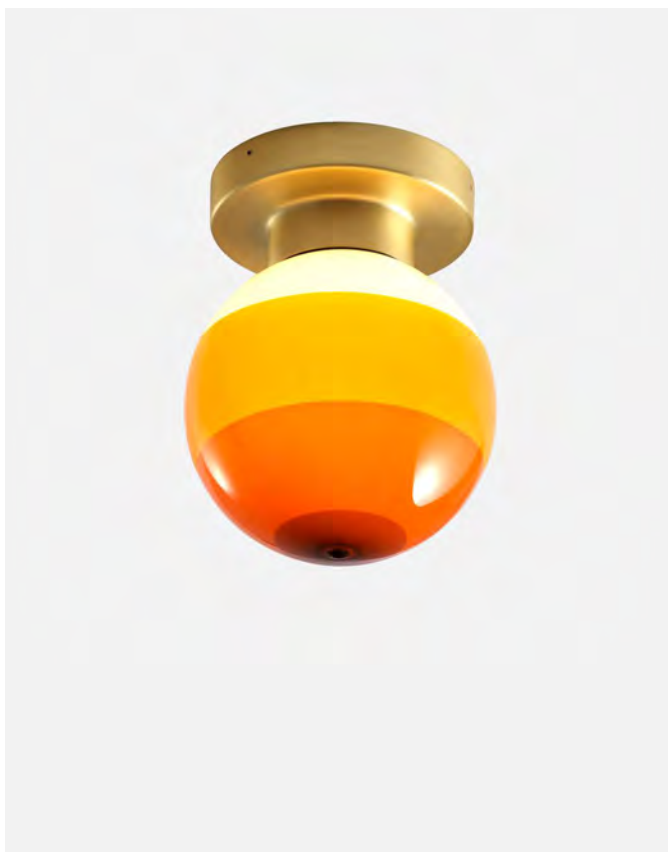

Dipping Light, Jordi Canudas

Beyond its function as a lamp, the Dipping Light seeks to excite. When it's turned on, its different shades of paint sift the light, creating a magical ambient effect. When it's off, its colored glass sphere is an object charged with beauty, and eye-

Materials Dimmable: No
Body: Metal
Diffuser: Brilliant white blown glass globe with layered paint

Product type: Table
Light source: LED SMD 700mA 2,2W 2700K CRI90 216lm
Luminaire: 90 - 264 VAC 3,72W 123lm
Weight: Net 1,2 kg - Gross 1,8 kg
Package: 35 x 35 x 18 cm - 1,8 kg Vol - 0,011 m³

Dimmable

CE

ERC

UK
CA

Wire installation: Hardwired

Dipping Light 13

| Code | Finish |
|----------|--------|
| A691-240 | White |
| A691-241 | Blue |
| A691-242 | Green |
| A691-243 | Amber |
| A691-244 | Pink |

Materials
 Diffuser: Brilliant white blown glass globe with layered paint
 Cover: Polycarbonate
 Canopy: Metal

Dimmable: Yes
 Integrated dimmer: No
 Dimming protocols: Phase cut (Triac)
 Casambi
 DALI

Product type: Pendant
 Light source: LED SMD 350mA 4,05W 2700K CRI90 463lm
 Luminaire: 220 - 240 VAC TRIAC 5,72W 203lm
 Weight: Net 0,8 kg – Gross 1,3 kg
 Package: 21 x 22 x 23 cm – 1,3 kg Vol – 0,01 m³
 LED included