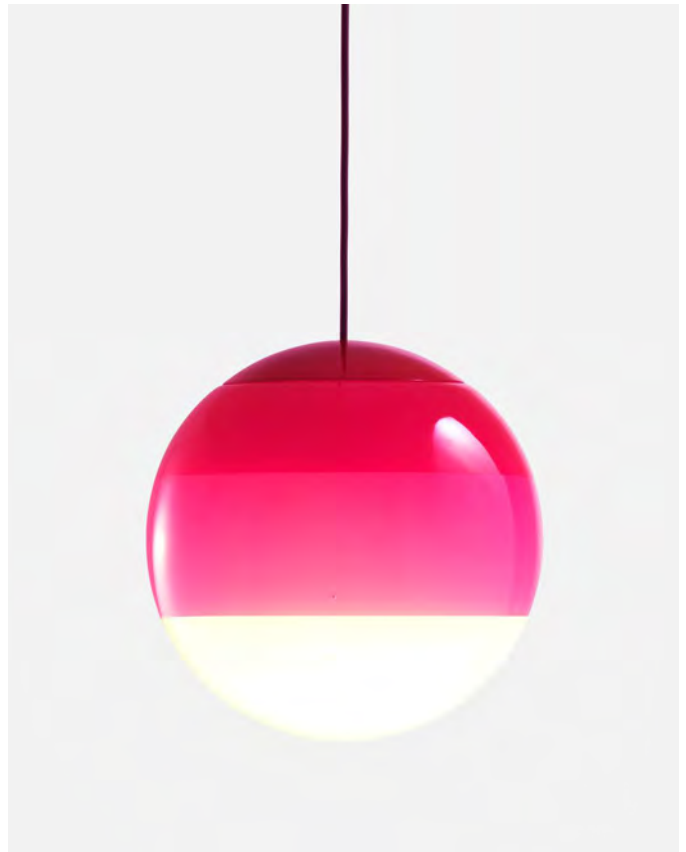

Dipping Light 20

Code	Finish
A691-260	White
A691-261	Blue
A691-262	Green
A691-263	Amber
A691-264	Pink

Materials
Diffuser: Brilliant white blown glass globe with layered paint
Cover: Polycarbonate
Canopy: Metal

Dimmable: Yes
Integrated dimmer: No
Dimming protocols: Phase cut (Triac)
Casambi
DALI

Product type: Pendant
Light source: LED SMD 350mA 4,05W 2700K CRI90 463lm
Luminaire: 220 - 240 VAC TRIAC 5,72W 231lm
Weight: Net 1,3 kg – Gross 1,9 kg
Package: 33 x 26 x 26 cm – 1,9 kg Vol – 0,02 m³
LED included

Dimmable

CE

ERC

UK
CA

Cable length: 2 m
Wire installation: Hardwired
Color cord: Black
Canopy color: Black - Entry points: 1

Product notes: Casambi available upon request.
DALI available upon request.