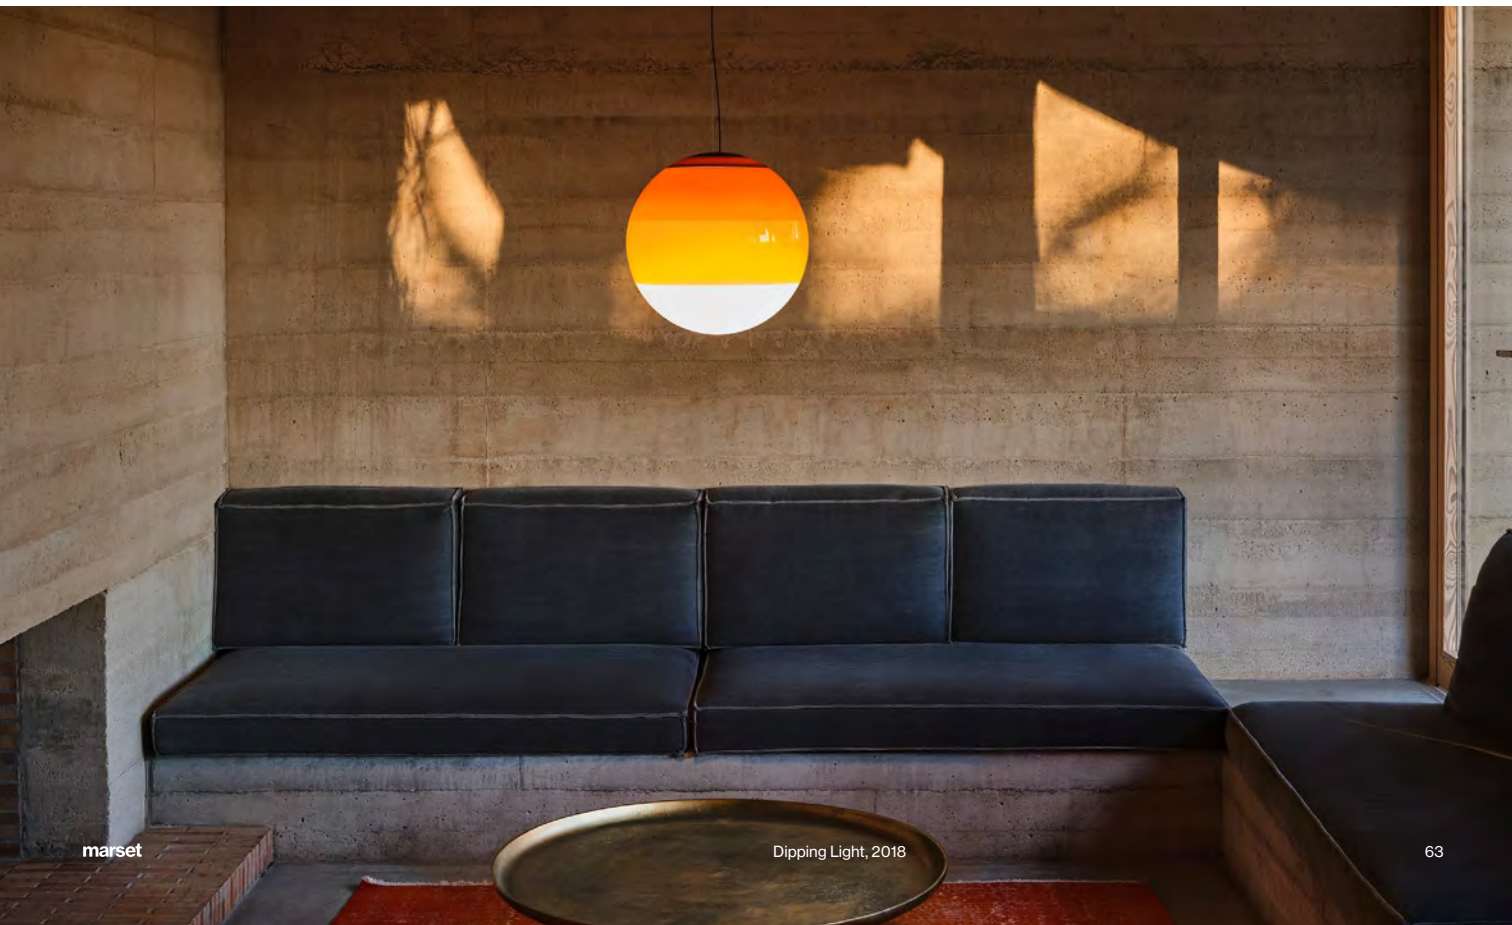

Cable length: 3 m
Wire installation: Hardwired
Color cord: Black
Canopy color: Black - Entry points: 1