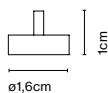

Magnet accessory

Code	Finish
A680-008	● Inox

Materials
Structure: Neodymium magnet

Product type: Accessory
Weight: Net 0,01 kg – Gross 0,02 kg
Package: 12 x 17,5 x 1 cm - 0,02 kg – VOL - 0,001 m³