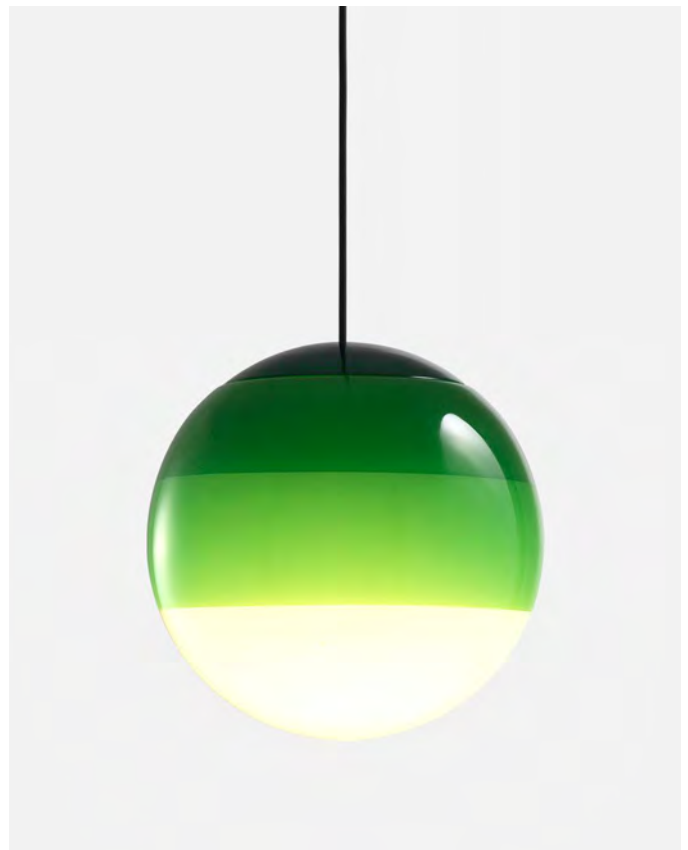

Dipping Light 13 - 24V

Code	Finish
A691-250	White
A691-251	Blue
A691-252	Green
A691-253	Amber
A691-254	Pink

Materials
Diffuser: Brilliant white blown glass globe with layered paint
Cover: Polycarbonate

Dimmable: Yes
Integrated dimmer: No
Dimming protocols: It depends on the purchased power supply.
Phase cut (Triac), DALI, Casambi

Product type: Pendant
Light source: LED SMD 24Vdc 5W 2700K CRI90 495lm
Luminaire: (Power supply not included) 203lm
Weight: Net 0,6 kg – Gross 1 kg
Package: 21 x 22 x 23 cm – 1 kg Vol – 0,01 m³
Product notes: Use with Cluster page 49. 1 pc. hook accessory included
LED included