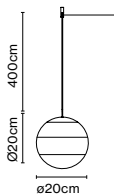

Dipping Light 20 - 24V

Code	Finish
A691-270	White
A691-271	Blue
A691-272	Green
A691-273	Amber
A691-274	Pink

Materials
Diffuser: Brilliant white blown glass globe with layered paint
Cover: Polycarbonate

Dimmable: Yes
Integrated dimmer: No
Dimming protocols: It depends on the purchased power supply.
Phase cut (Triac), DALI, Casambi

Product type: Pendant
Light source: LED SMD 24Vdc 5W 2700K CRI90 495lm
Luminaire: (Power supply not included) 231lm
Weight: Net 1,06 kg – Gross 1,7 kg
Package: 36 x 26 x 26 cm – 1,7 kg Vol – 0,02 m³
Product notes: Use with Cluster page 49.
1 pc. hook accessory included
LED included

Dimmable

CE

ERC

UK
CA

Cable length: 4 m
Wire installation: Hardwired
Color cord: Black