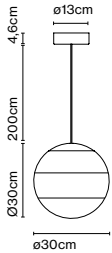

Dipping Light 30

Code	Finish
A691-280	White
A691-281	Blue
A691-282	Green
A691-283	Amber
A691-284	Pink

Materials
Diffuser: Brilliant white blown glass globe with layered paint
Cover: Polycarbonate
Canopy: Metal

Dimmable: Yes
Integrated dimmer: No
Dimming protocols: Phase cut (Triac)
Casambi
DALI

Product type: Pendant
Light source: LED SMD 700mA 8,2W 2700K CRI90 913lm
Luminaire: 220 - 240 VAC TRIAC 10,87W 379lm
Weight: Net 2,4 kg – Gross 3,6 kg
Package: 41 x 40 x 41 cm – 3,6 kg Vol – 0,07 m³
LED included

Dimmable

CE

ERC

UK
CA